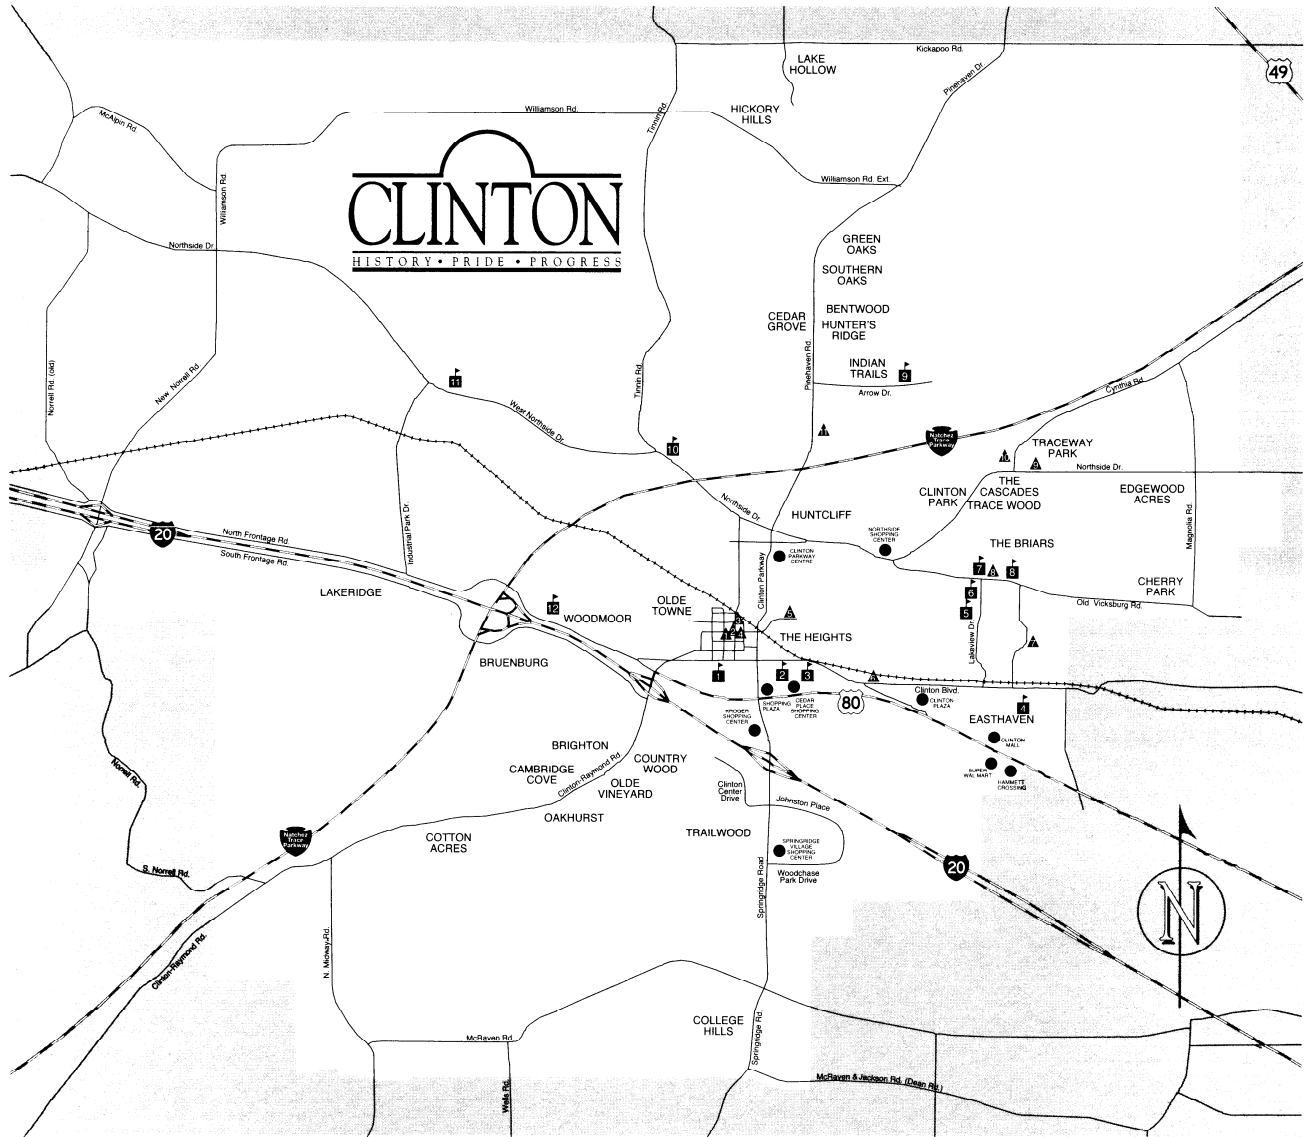

# City Map

## ▲ LANDMARKS

- |  |                          |                           |
|--|--------------------------|---------------------------|
| 1. City Hall                                 | 4. Chamber of Commerce   | 8. Kids' Towne Playground |
| 2. Police Department/<br>Municipal Courtroom | 5. Clinton Nature Center | 9. National Guard Armory  |
| 3. Post Office                               | 6. Library               | 10. Traceway Park         |
|  | 7. Clinton YMCA          | 11. Visitor Center        |